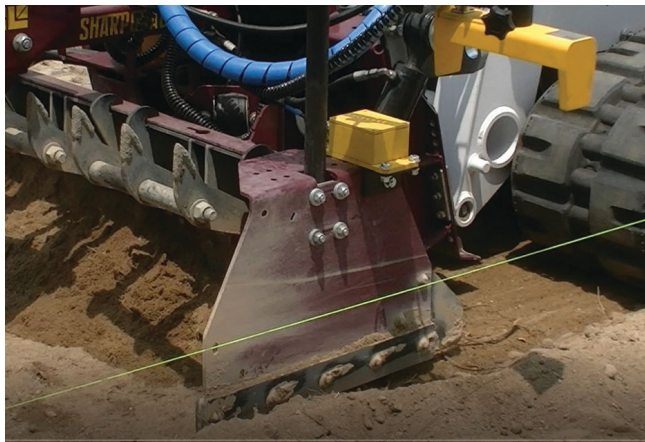

QUADGRADE

Setting the Grade

Compact, waterproof 2D control system for box blade levellers

SHARP GRADE[®]

Setting the Grade

UNIQUE FEATURES:

- WATERPROOF (IP67) SCREEN & JUNCTION BOX: *ideal for open cabs*
- 7" COLOUR SCREEN: *compact but large for data at a glance*
- ADJUSTABLE GRADE HEIGHT RECEIVERS: *adjust grade from screen*
- AUTO TUNE FEATURE: *self-tunes, no technician required*
- MANUAL OVER RIDE FROM SCREEN: *no extra buttons required*
- DIRECT CONNECT FUNCTIONALITY: *integrates to most joysticks*
- SONIC TRACKER: *reads string line, boxing & grade matching*
- CAN BUS CONTROL: *single 6mm (1/4") cable to screen*
- QUALITY GERMAN & USA MADE COMPONENTS: *common in the industry*
- DIAGNOSTIC SCREEN: *easy diagnosis & fault finding*

SHARP GRADE®
Setting the Grade

Due to our commitment to continuous improvement specifications are subject to change without notice.

SharpGrade, QuadGrade and QuadRod are Trade Marks of Progressive IP Limited
 Copyright 2014 Progressive IP Limited
 NZ Patent No. 757100