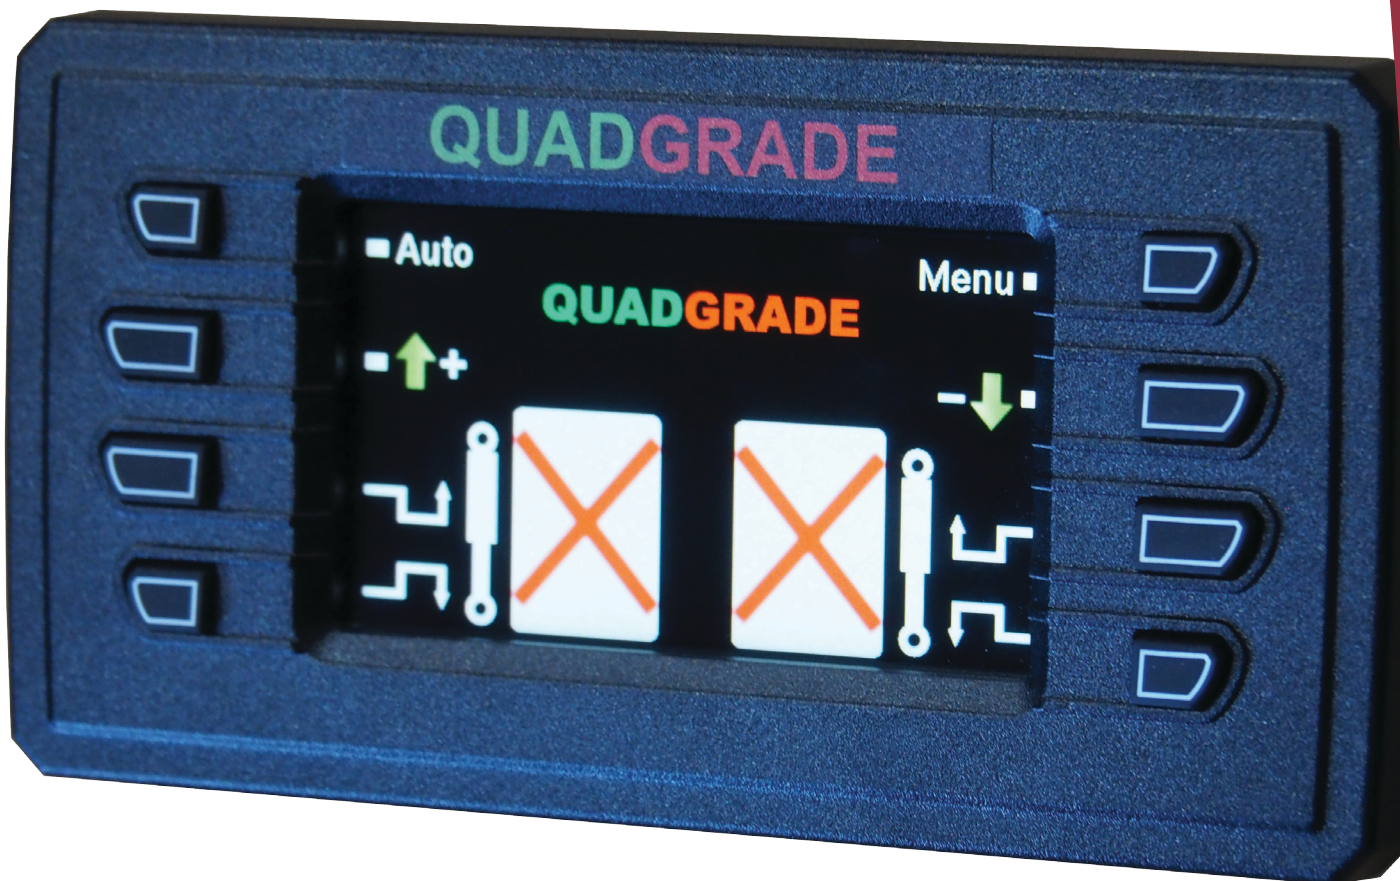

QUADGRADE

Setting the Grade

Compact, waterproof 2D control system for box blade levellers

SHARP GRADE[®]

Setting the Grade

UNIQUE FEATURES:

- WATERPROOF (IP67) SCREEN & JUNCTION BOX: *ideal for open cabs*
- 7" COLOUR SCREEN: *compact but large for data at a glance*
- ADJUSTABLE GRADE HEIGHT RECEIVERS: *adjust grade from screen*
- AUTO TUNE FEATURE: *self-tunes, no technician required*
- MANUAL OVER RIDE FROM SCREEN: *no extra buttons required*
- DIRECT CONNECT FUNCTIONALITY: *integrates to most joysticks*
- SONIC TRACKER: *reads string line, boxing & grade matching*
- CAN BUS CONTROL: *single 6mm (1/4") cable to screen*
- QUALITY GERMAN & USA MADE COMPONENTS: *common in the industry*
- DIAGNOSTIC SCREEN: *easy diagnosis & fault finding*

SHARP GRADE®
Setting the Grade

Due to our commitment to continuous improvement specifications are subject to change without notice.

SharpGrade, QuadGrade and QuadRod are Trade Marks of Progressive IP Limited
 Copyright 2014 Progressive IP Limited
 NZ Patent No. 757100